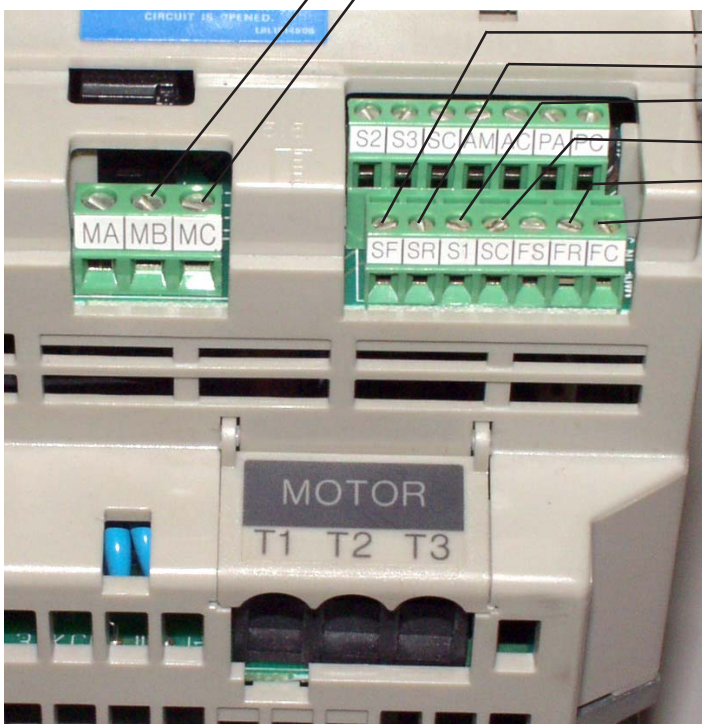

# OmniTurn Tech Support

Date: 3-27-02

- MB Brown
- MC Black
- SF Red
- SR Yellow
- S1 Purple
- SC Orange/Blue
- FR Shielded Red
- FC Shielded Black

## Parameters

- N02 3
- N09 0
- N20 2.0
- N21 2.0
- N24 120
- N31 7.4
- N33 1
- N47 0.5

For additional help contact OmniTurn:  
 East Coast 631 694-9400 - West Coast 541 332-7004  
[www.omni-turn.com](http://www.omni-turn.com)